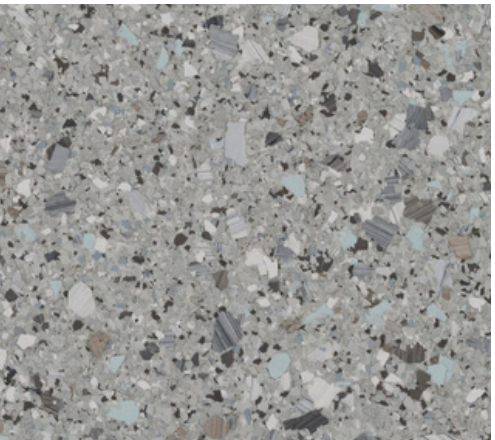

MARBLE

This flake has a more high-end look showing variegated lines mimicking the look of marble.

HYBRID

Stunning look for garages, basements, and outdoor spaces; patios, pool decks, driveways & porches.

Travertine FB-4103

Quartzite FB-4102

Shale FB-715

Sandstone FB-4108

Claystone FB-4110

Limestone FB-4111

Agate FB-4107

Turquoise FB-4104

Slate FB-4105

MARBLE FLOORING COLLECTION

Dolerite F9311 1/4"

Pumice F9303 1/4"

Obsidian F9304 1/4"

Schist F9307 1/4"

Basalt F9309 1/4"

Carbon F9202 1/4"