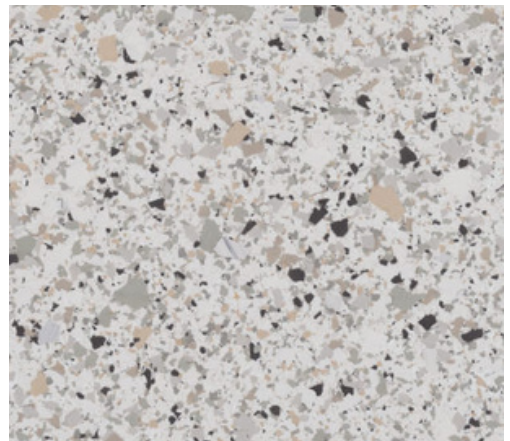

MARBLE

This flake has a more high-end look showing variegated lines mimicking the look of marble.

HYBRID

Stunning look for garages, basements, and outdoor spaces; patios, pool decks, driveways & porches.

Travertine FB-4103

Quartzite FB-4102

Shale FB-715

Sandstone FB-4108

Claystone FB-4110

Limestone FB-4111

Agate FB-4107

Turquoise FB-4104

Slate FB-4105

MARBLE FLOORING COLLECTION

Dolerite F9311 1/4"

Pumice F9303 1/4"

Obsidian F9304 1/4"

Schist F9307 1/4"

Basalt F9309 1/4"

Carbon F9202 1/4"