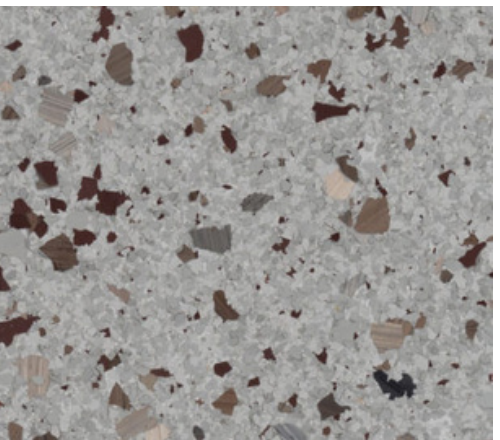

MARBLE

This flake has a more high-end look showing variegated lines mimicking the look of marble.

HYBRID

Stunning look for garages, basements, and outdoor spaces; patios, pool decks, driveways & porches.

Travertine FB-4103

Quartzite FB-4102

Shale FB-715

Sandstone FB-4108

Claystone FB-4110

Limestone FB-4111

Agate FB-4107

Turquoise FB-4104

Slate FB-4105

MARBLE FLOORING COLLECTION

Dolerite F9311 1/4"

Pumice F9303 1/4"

Obsidian F9304 1/4"

Schist F9307 1/4"

Basalt F9309 1/4"

Carbon F9202 1/4"

TERRAZZO COLLECTION

Denali FB4214

Plateau FB-4201

Cascade FB-4207

Juneau FB-4205

Phoenix FB-4218

Europa FB-4210

✉ info@patriotcoatings.com
🌐 www.patriotcoatings.com