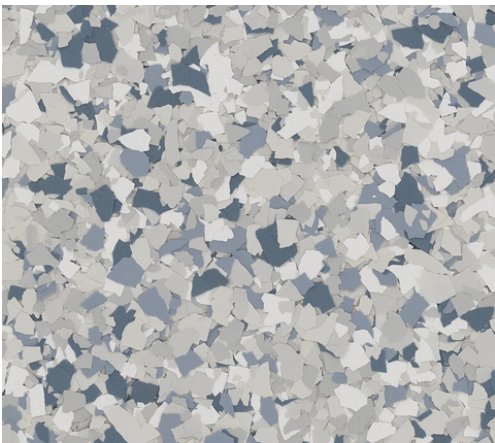

Tidal Wave FB-807 1/4"