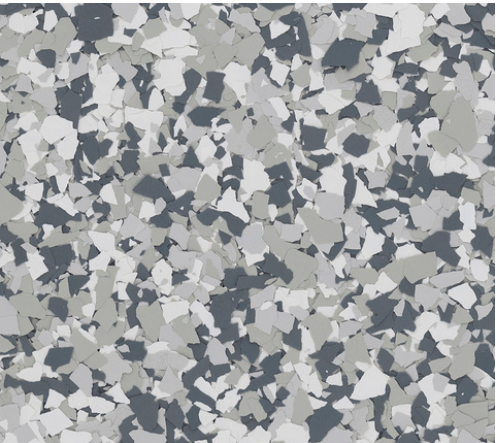

Gravel FB-414 1/4"