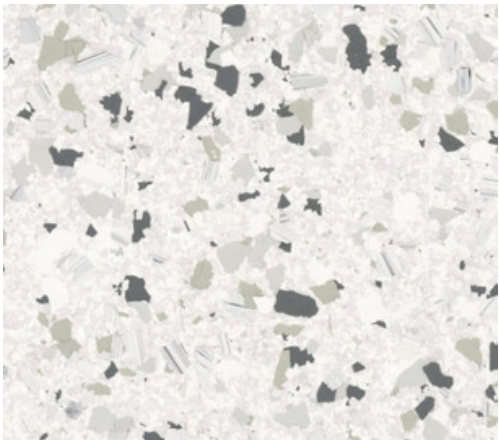

MARBLE

This flake has a more high-end look showing variegated lines mimicking the look of marble.

HYBRID

Stunning look for garages, basements, and outdoor spaces; patios, pool decks, driveways & porches.

Slate FB-4105

MARBLE FLOORING COLLECTION

Dolerite F9311 1/4"

Pumice F9303 1/4"

Obsidian F9304 1/4"

Schist F9307 1/4"

Basalt F9309 1/4"

Carbon F9202 1/4"

TERRAZZO COLLECTION

Denali FB4214

Plateau FB-4201

Cascade FB-4207

Juneau FB-4205

Phoenix FB-4218

Europa FB-4210

✉ info@patriotcoatings.com
🌐 www.patriotcoatings.com