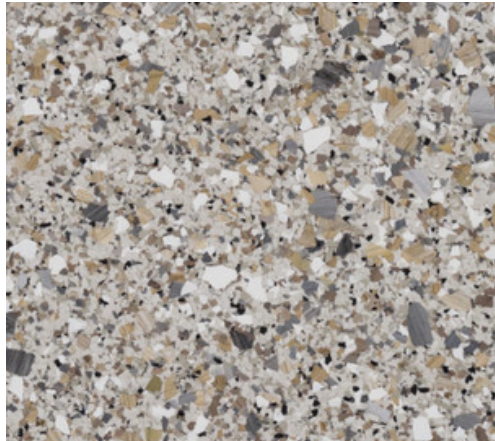

MARBLE

This flake has a more high-end look showing variegated lines mimicking the look of marble.

HYBRID

Stunning look for garages, basements, and outdoor spaces; patios, pool decks, driveways & porches.

Orbit FB-310 1/4"

Creekbed FB-716 1/4"

Shoreline FB-421 1/4"

Outback FB-517 1/4"

✉ info@patriotcoatings.com

🌐 www.patriotcoatings.com

CALL US
(816) 888-1702

HYBRID STONE COLLECTION

Travertine FB-4103

Quartzite FB-4102

Shale FB-715

Sandstone FB-4108

Claystone FB-4110

Limestone FB-4111

Agate FB-4107

Turquoise FB-4104