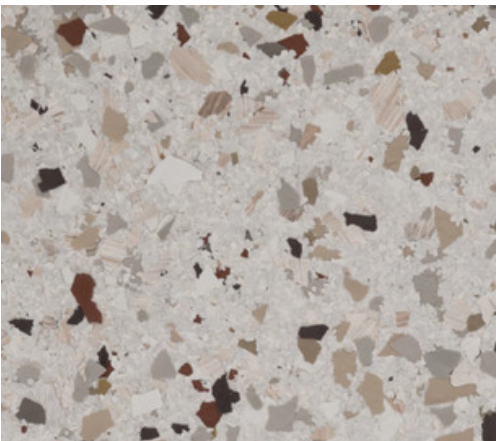

MARBLE

This flake has a more high-end look showing variegated lines mimicking the look of marble.

HYBRID

Stunning look for garages, basements, and outdoor spaces; patios, pool decks, driveways & porches.

Travertine FB-4103

Quartzite FB-4102

Shale FB-715

Sandstone FB-4108

Claystone FB-4110

Limestone FB-4111

Agate FB-4107

Turquoise FB-4104

Slate FB-4105

MARBLE FLOORING COLLECTION

Dolerite F9311 1/4"

Pumice F9303 1/4"

Obsidian F9304 1/4"

Schist F9307 1/4"

Basalt F9309 1/4"

Carbon F9202 1/4"

TERRAZZO COLLECTION

Denali FB4214

Plateau FB-4201

Cascade FB-4207

Juneau FB-4205

Phoenix FB-4218

Europa FB-4210

✉ info@patriotcoatings.com
🌐 www.patriotcoatings.com