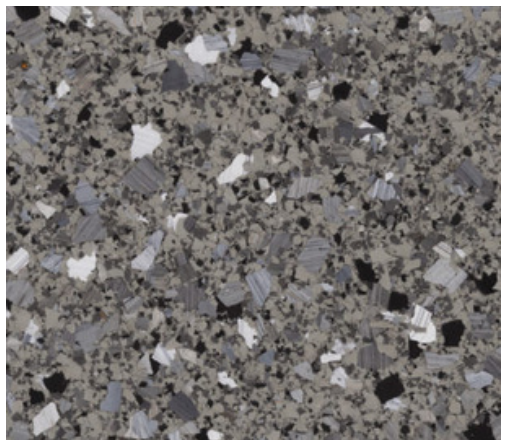

MARBLE

This flake has a more high-end look showing variegated lines mimicking the look of marble.

HYBRID

Stunning look for garages, basements, and outdoor spaces; patios, pool decks, driveways & porches.

Travertine FB-4103

Quartzite FB-4102

Shale FB-715

Sandstone FB-4108

Claystone FB-4110

Limestone FB-4111

Agate FB-4107

Turquoise FB-4104

Slate FB-4105

MARBLE FLOORING COLLECTION

Dolerite F9311 1/4"

Pumice F9303 1/4"

Obsidian F9304 1/4"

Schist F9307 1/4"

Basalt F9309 1/4"

Carbon F9202 1/4"